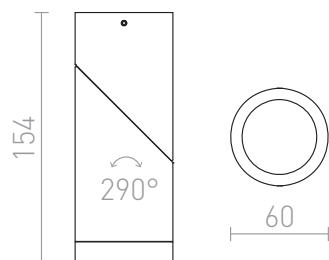

SNAZZY

Cylindrical ceiling light with tilt-function for GU10 light sources.

RP EUR incl. VAT

R12670	SNAZZY white 230V LED GU10 8W	78,00
R13552	SNAZZY black 230V LED GU10 8W	78,00

3D model

290°

0,64

PDF manual