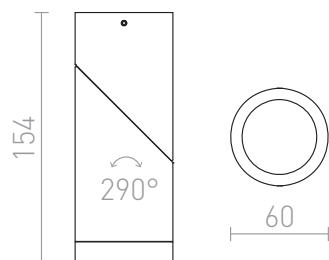

SNAZZY

Cylindrisk vipbar loftlampe, for GU10 lyskilder.

RP DKK inkl. MOMS

R12670	SNAZZY hvid 230V LED GU10 8W	535,-
R13552	SNAZZY sort 230V LED GU10 8W	535,-

3D model

290°

0,64

PDF manual