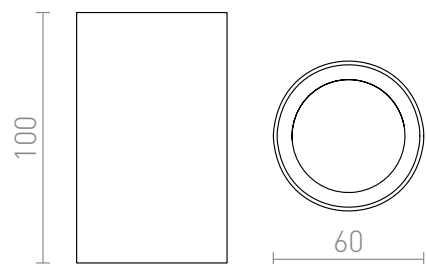

# GAYA

Cylindrical surface-mounted ceiling light for a fixed light source with GU10 fitting.

RP EUR incl. VAT

R12667	GAYA white 230V LED GU10 8W	32,00
R12668	GAYA black 230V LED GU10 8W	32,00

3D model

manual