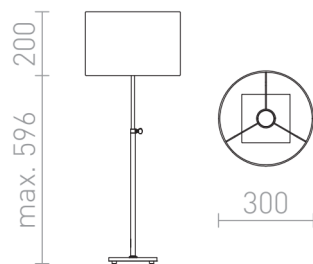

A table lamp with a nickel telescopic leg and a textile shade for a bulb with E27 socket.

RP EUR incl. VAT

R12665	EDIKA table brown matt nickel 230V LED E27 15W	120,00