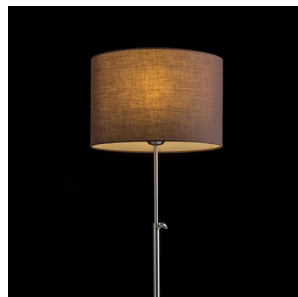

A table lamp with a nickel telescopic leg and a textile shade for a bulb with E27 socket.

RP EUR incl. VAT

R12665	EDIKA table brown matt nickel 230V LED E27 15W	120,00