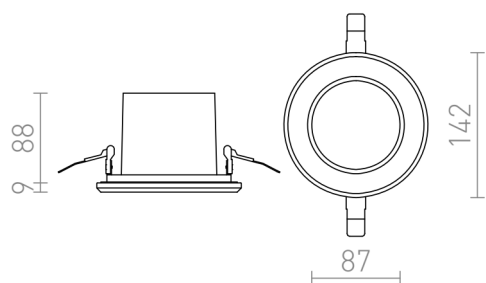

3D model

PDF manual

.ies data