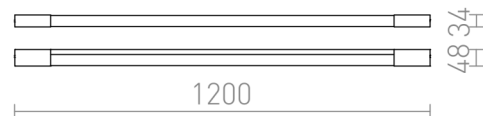

LED 14W 830 lm Ra 80

Linear wall light with integrated LED and chrome-plated end caps. Suitable in wet environments.

RP EUR incl. VAT

R12641

AMENITY 120 wall chrome 230V LED 14W IP44
3000K

198,00

IP44