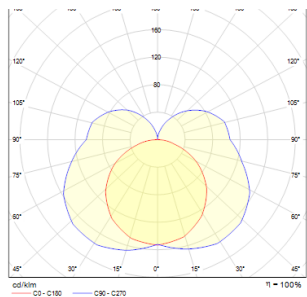

LED 14W 830 lm Ra 80

Linear wall light with integrated LED and chrome-plated end caps. Suitable in wet environments.

RP EUR incl. VAT

R12641

AMENITY 120 wall chrome 230V LED 14W IP44
3000K

198,00

IP44