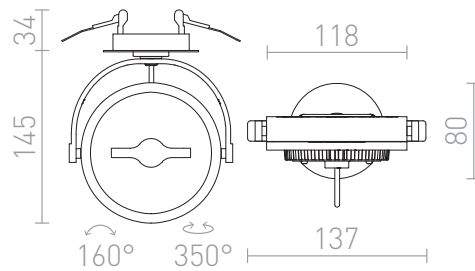

KELLY LED POLO

LED 12W 600 lm Ra 80

Halfverzonken dimbaar LED lamp voor gipsplaat plafonden met verstelbare reflector. TRIAC dimming.
adviesverkoopprijs EUR incl. BTW

| | | |
|--------|--|-------|
| R12637 | KELLY LED DIMM Half verzonken lamp wit 230V LED 12W 24° 3000K | 98,00 |
| R12638 | KELLY LED DIMM Half verzonken lamp zwart 230V LED 12W 24° 3000K | 98,00 |

3D model

manual