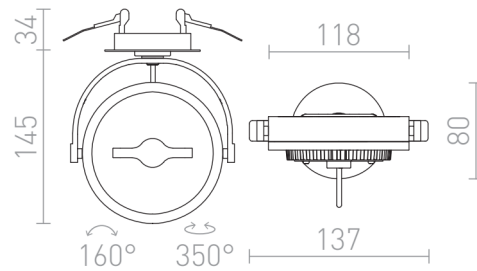

KELLY LED POLO

LED 12W 600 lm Ra 80

Semi-recessed and directional spotlight with integrated LED. Only for drywall ceiling installation. TRIAC dimming.
RP EUR incl. VAT

R12637	KELLY LED DIMM semi-recessed white 230V LED 12W 24° 3000K	98,00
R12638	KELLY LED DIMM semi-recessed black 230V LED 12W 24° 3000K	98,00

3D model

manual