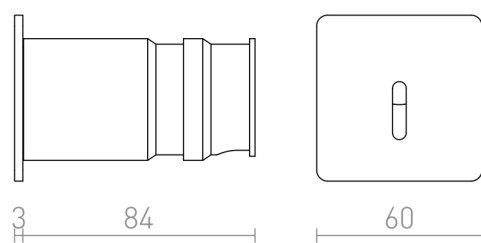

IRIA SQ

LED 3W 390 lm Ra 80

Recessed wall light with integrated LED and a narrow slot for the beam of light.

RP EUR incl. VAT

R12612	IRIA SQ recessed white 230V LED 3W 10° 3000K	58,00
--------	---	-------

3D model

PDF manual

10°

0,25

0,25

.ies data