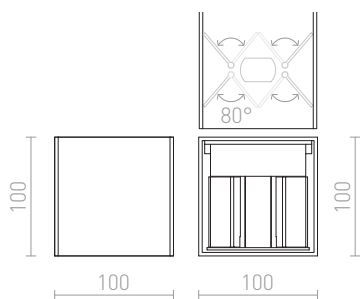

TITO SQ

LED 6W 500 lm Ra 80

Wall lamp with integrated LED for UP/DOWN illumination that has two metal blades to adjust the light beam.

RP EUR incl. VAT

R12601	TITO SQ wall brushed aluminum 230V LED 6W IP54 3000K	78,00
--------	---	-------

IP54

80°

0,71

 3D model

 manual