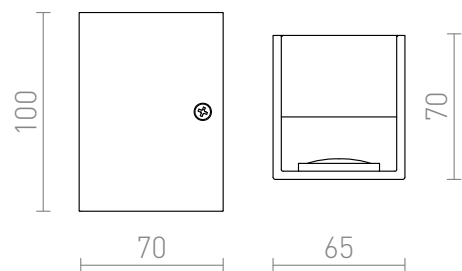

QUENTIN

LED 5W 650 lm Ra 80

Rectangular wall light with integrated LED for UP/DOWN illumination.

RP EUR incl. VAT

R12597

QUENTIN wall white 230V LED 5W 3000K

48,00

 3D model