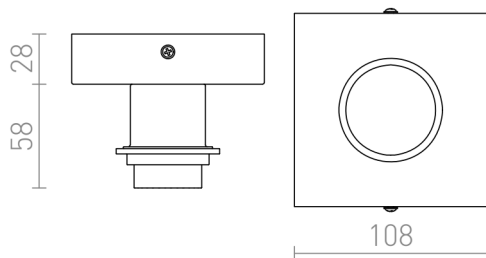

SOLO SQ

Ceiling square base for textile shades with E27 socket. Suitable for shades: TEMPO 30/19.

RP EUR incl. VAT

R12584	SOLO SQ ceiling base chrome 230V LED E27 15W	26,00
--------	---	-------

 3D model

 manual