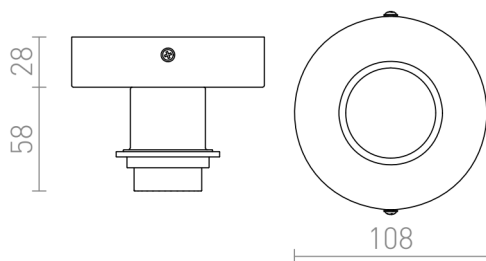

SOLO R

Round ceiling base for textile shades, with E27 socket. Suitable for shades: DELI 30/20, DOUBLE 40/30, JAKARANDA, RON 40/25.

RP EUR incl. VAT

R12583	SOLO R ceiling base chrome 230V LED E27 15W	26,00
--------	--	-------

 3D model

 manual

G13026