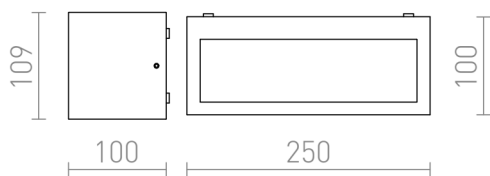

DURANT

IP54

Outdoor light with E27 socket for general illumination.

RP EUR incl. VAT

R12569	DURANT wall anthracite grey 230V LED E27 15W IP54	98,00
--------	--	-------

0,99

 3D model

 manual