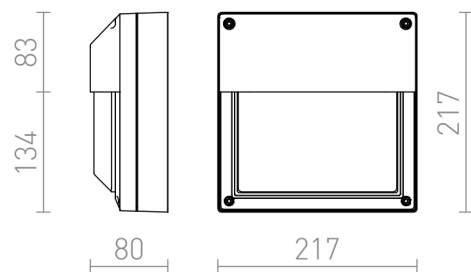

DELTA 215 WALL

IP54

Outdoor wall lamp suitable for terraces and house entrances for energy efficient GX53 light sources.

RP EUR incl. VAT

R12566	DELTA 215 wall anthracite grey 230V LED E27 15W IP54	88,00
--------	---	-------