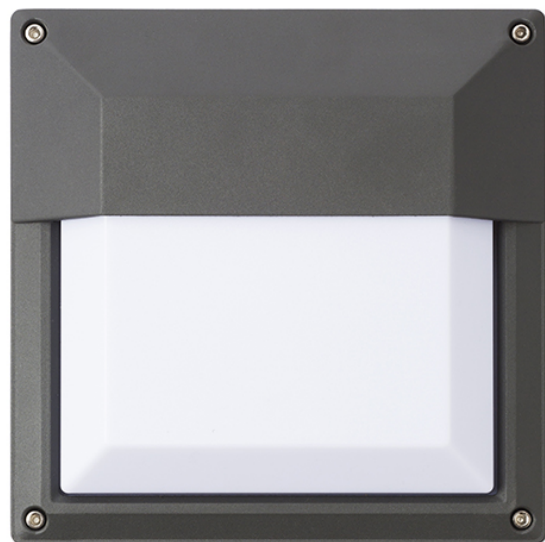

DELTA 215 WALL

IP54

Outdoor wall lamp suitable for terraces and house entrances for energy efficient GX53 light sources.

RP EUR incl. VAT

R12566	DELTA 215 wall anthracite grey 230V LED E27 15W IP54	88,00
--------	---	-------