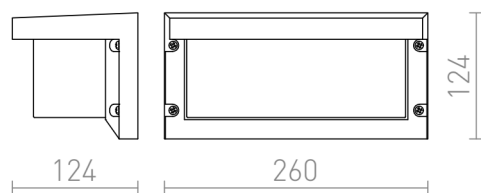

HIDE RC

Outdoor wall light with E27 socket. Soft light suitable for terraces and house entrances.

RP EUR incl. VAT

| | | |
|--------|---|-------|
| R12561 | HIDE RC wall anthracite grey 230V LED E27 15W IP54 | 88,00 |
|--------|---|-------|

IP54

 3D model

 manual

G13026