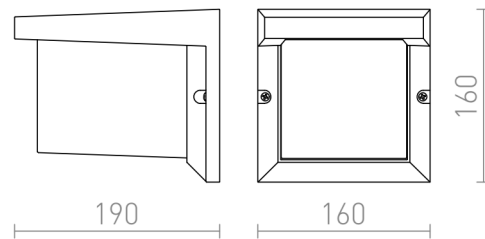

HIDE SQ

Outdoor wall light with E27 socket that yields a soft light suitable for terraces or house entrances.

RP EUR incl. VAT

R12560

HIDE SQ wall anthracite grey 230V LED E27
15W IP44

88,00

IP44

 3D model