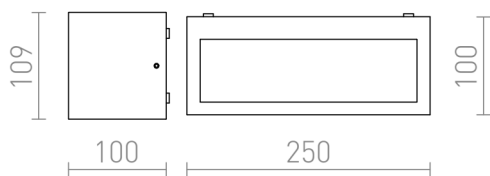

DURANT UP - DOWN

Rectangular outdoor wall light with UP/DOWN illumination for E27 light sources.

RP EUR incl. VAT

R12559	DURANT UP - DOWN wall anthracite grey 230V LED E27 15W IP54	120,00
--------	--	--------

IP54

 3D model

 manual

G13026