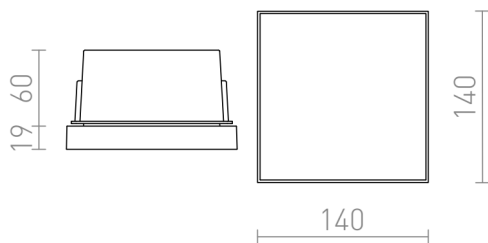

DEJAVU SQ 14

LED 6W 270 lm Ra 80

Recessed wall light with integrated LED. Suitable as orientation lighting for paths, stairs or terraces.

RP EUR incl. VAT

R12531	DEJAVU SQ 14 recessed black 230V LED 6W IP65 3000K	78,00

IP65

3D model

manual

.ies data