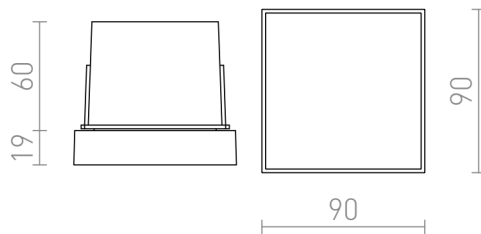

DEJAVU SQ 9

LED 3,5W 120 lm Ra 80

Recessed wall light with integrated LED. Suitable as orientation lighting for paths, stairs or terraces.

RP EUR incl. VAT

R12530

DEJAVU SQ 9 recessed black 230V LED 3.5W
IP65 3000K

58,00

IP65

3D model

manual

.ies data