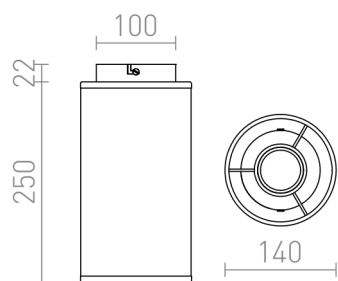

# TACO CEILING

Cylindrical ceiling light with a textile shade and E27 socket suitable for energy saving light sources.

RP EUR incl. VAT

---

R12471	TACO ceiling black chrome 230V LED E27 15W	20,00
--------	--	-------

---

3D model

manual

G13026