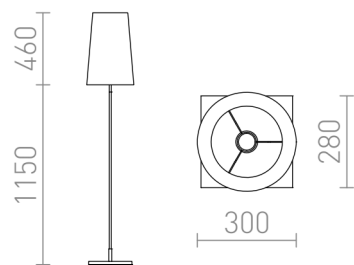

LULU FLOOR

Floor lamp with cone-shaped textile shade and E27 socket. The base is an elegant combination of black and chrome.

RP EUR incl. VAT

R12466	LULU floor white/black chrome 230V LED E27 8W	238,00
R12467	LULU floor black chrome 230V LED E27 8W	238,00