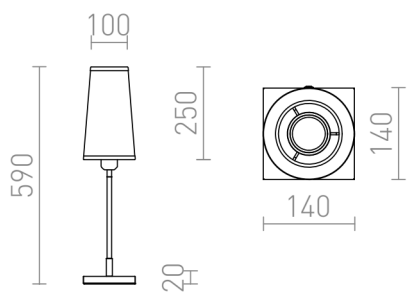

LULU TABLE

Table lamp with cone-shaped textile shade and E27 socket. The base is an elegant combination of black and chrome.

RP EUR incl. VAT

R12464	LULU table white/black chrome 230V LED E27 8W	129,00
R12465	LULU table black chrome 230V LED E27 8W	129,00

 3D model

 manual

G13026