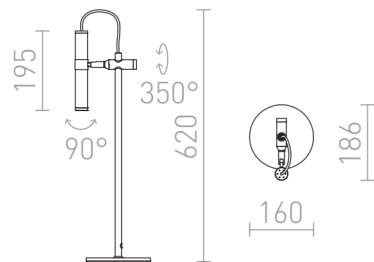

3D model

manual