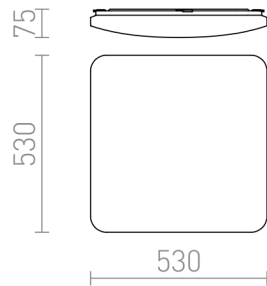

SEMPRE SQ 53 SENSOR

LED 56W 3920 lm Ra 80

Ceiling light with a shade of frosted acrylic that has built-in LED and motion sensor.

RP EUR incl. VAT

R12442

SEMPRE SQ 53 sensor ceiling frosted acrylic
230V LED 56W 3000K

120,00

 3D model

 4,39 manual