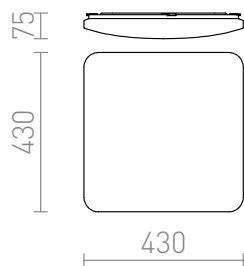

SEMPRE SQ 43

LED 36W 2520 lm Ra 80

Ceiling light with integrated LED and a shade of frosted acrylic.

RP EUR incl. VAT

R12437

SEMPRE SQ 43 ceiling frosted acrylic 230V LED
36W 3000K

98,00

3D model