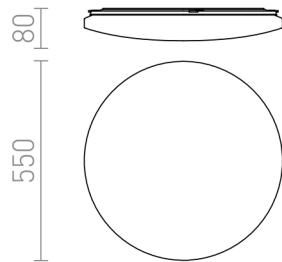

SEMPRE R 55

LED 56W 3920 lm Ra 80

Circular LED luminaire with lacquer acrylic cover.

RP EUR incl. VAT

R12434

SEMPRE R 55 ceiling frosted acrylic 230V LED
56W 3000K

178,00

3D model