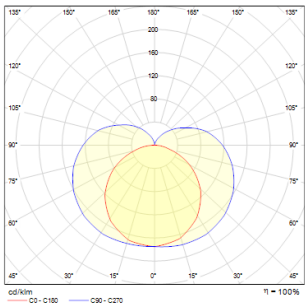

MIRANDA 90

LED 11W 630 lm Ra 80

Linear light with integrated LED suitable in wet environments.

RP EUR incl. VAT

R12408

MIRANDA 90 wall chrome 230V LED 11W IP44
3000K

198,00

IP44