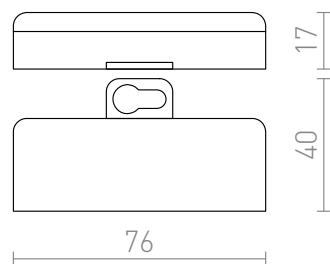

IPBOX

IP44

Connection box for wet environments. Suitable for 3x1.5 cables.

RP EUR incl. VAT

G12582

IP-BOX white IP44

1,80

 3D model