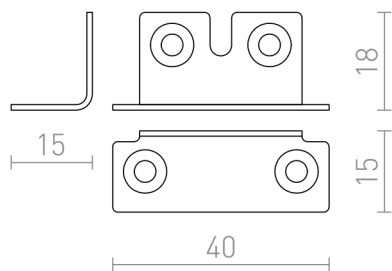

# LEVIA BRACKETS

Chrome-plated brackets for cabinet installation of products: R12401, R12402, R12403, R12404, R12405 and R12406.

RP EUR incl. VAT

---

R12581	LEVIA fixing set for cabinets chrome	3,80
--------	--------------------------------------	------

---

 3D model

 manual