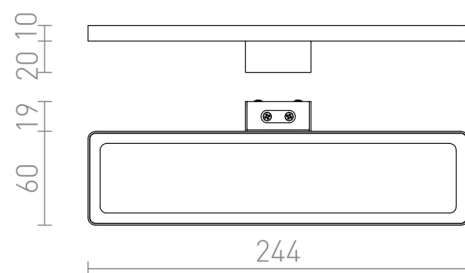

# SAVOY

LED 8W 300 lm Ra 80

Rectangular bathroom light of chrome-plated metal with built-in LED, for UP/DOWN illumination. Suitable for cabinets or shelves.

RP EUR incl. VAT

R12399

SAVOY 24 for cabinets chrome 230V LED 8W  
120° IP44 3000K

48,00

IP44

120°

0,40

 3D model

 manual