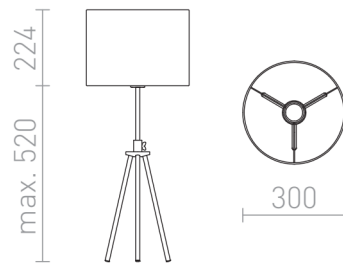

GARDETTE TABLE

Table lamp on tripod with adjustable height, textile shade and E27 socket.

RP EUR incl. VAT

R12488

GARDETTE table black aluminum 230V LED E27
15W

98,00

3D model

PDF manual