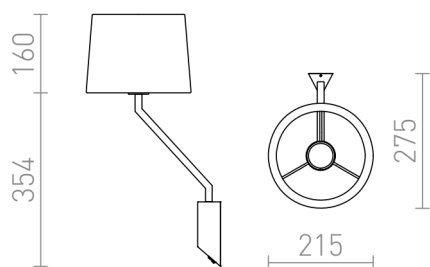

SHARP

Wall lamp with a textile shade and a switch at the bottom of the base.

RP EUR incl. VAT

R12481	SHARP wall black chrome 230V LED E27 15W	40,00
--------	--	-------

 3D model

 manual

G13026