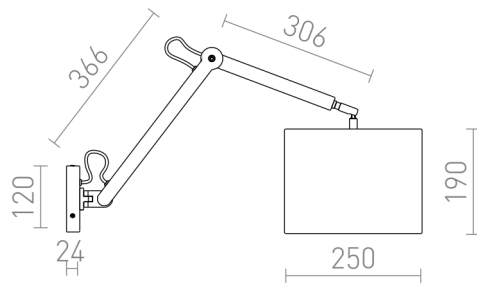

MADISON WALL

Wall lamp with a textile shade and an adjustable arm.

RP EUR incl. VAT

R12480

MADISON W wall white chrome 230V LED E27
15W

320,00

 3D model

 manual