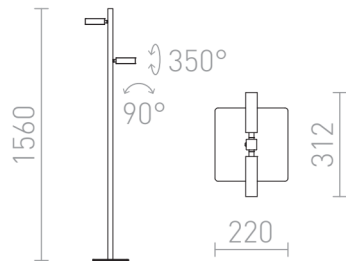

FADO FLOOR

LED 2x3W 220 lm Ra 80

Floor lamp of angular design with two directional LED spotlights.

RP EUR incl. VAT

R12475

FADO floor black 230V LED 2x3W 45° 3000K

229,00

3D model

45°

90°

2,8

PDF manual