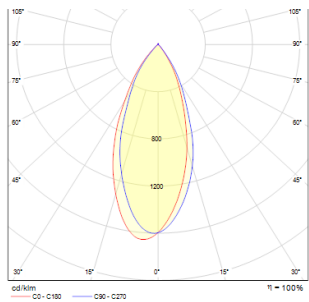

BOGARD III

LED 3x5W 1050 lm Ra 80

Wall-mounted directional spotlight with integrated LED.

RP EUR incl. VAT

R12505	BOGARD III wall matt black 230V LED 3x5W 40° 3000K	40,00
R12506	BOGARD III wall matt nickel 230V LED 3x5W 40° 3000K	40,00