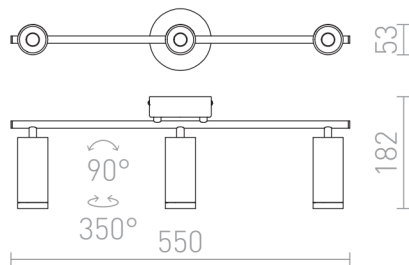

BOGARD III

LED 3x5W 1050 lm Ra 80

Wall-mounted directional spotlight with integrated LED.

RP EUR incl. VAT

R12505	BOGARD III wall matt black 230V LED 3x5W 40° 3000K	40,00
R12506	BOGARD III wall matt nickel 230V LED 3x5W 40° 3000K	40,00