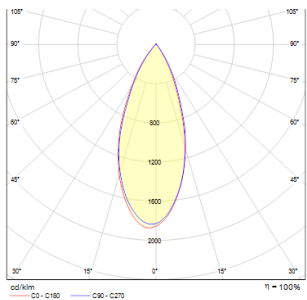

BOGARD I

LED 5W 496 lm Ra 80

Wall-mounted directional spotlight with integrated LED.

RP EUR incl. VAT

R12502

BOGARD I wall matt nickel 230V LED 5W 40°
3000K

20,00

40°

90°

0,53

IES

IES

 3D model

 manual

 .ies data