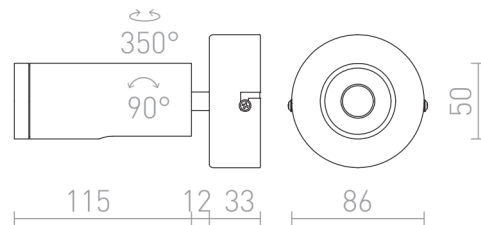

BOGARD I

LED 5W 496 lm Ra 80

Wall-mounted directional spotlight with integrated LED.

RP EUR incl. VAT

R12502

BOGARD I wall matt nickel 230V LED 5W 40°
3000K

20,00

40°

90°

0,53

IES

IES

 3D model

 manual

 .ies data