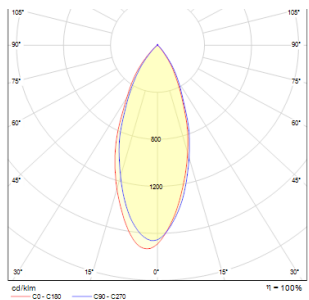

BOGARD CEILING

LED 5W 414 lm Ra 80

Directional tube-shaped spotlight with integrated LED.

RP EUR incl. VAT

R12497	BOGARD ceiling matte black 230V LED 5W 40° 3000K	68,00
R12498	BOGARD ceiling matt nickel 230V LED 5W 40° 3000K	78,00