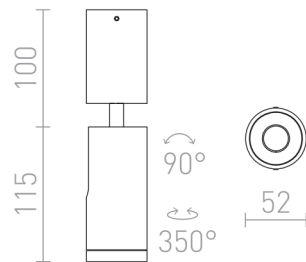

BOGARD CEILING

LED 5W 414 lm Ra 80

Directional tube-shaped spotlight with integrated LED.

RP EUR incl. VAT

R12497	BOGARD ceiling matte black 230V LED 5W 40° 3000K	68,00
R12498	BOGARD ceiling matt nickel 230V LED 5W 40° 3000K	78,00

3D model

manual

.ies data