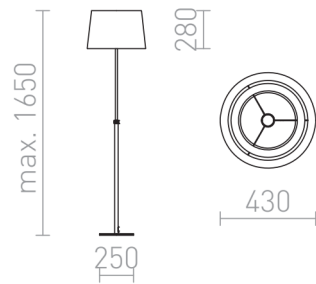

# ESPLANADE FLOOR

Floor lamp with adjustable height and double textile shades.

RP EUR incl. VAT

R12485

ESPLANADE floor transparent black/white  
chrome 230V LED E27 15W

360,00

3D model

PDF manual