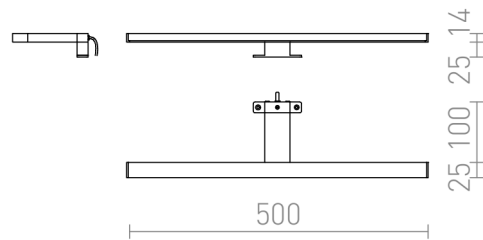

BALEA 50

LED 7W 370 lm Ra 80

Linear bathroom light with built-in LED and an arm for installation on cabinets or shelves.

RP EUR incl. VAT

R12400

BALEA 500 for cabinets chrome 230V LED 7W
120° IP44 3000K

120,00

IP44

120°

0,45

3D model

PDF manual