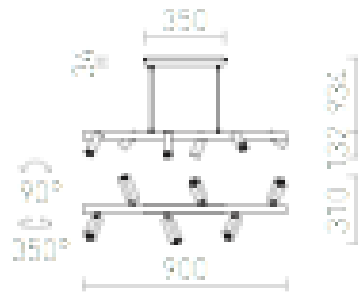

# FADO VI PENDANT

LED 6x3W 620 lm Ra 80

Pendant of angular design with six directional LED spotlights.

RP EUR incl. VAT

R12472

FADO VI pendant black 230V LED 6x3W 45°  
3000K

420,00

3D model

85

45°

90°

4

4

manual