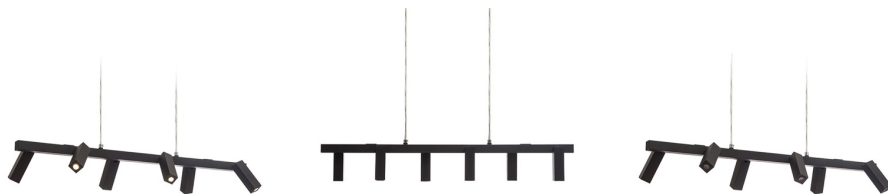

# FADO VI PENDANT

LED 6x3W 620 lm Ra 80

Pendant of angular design with six directional LED spotlights.

RP EUR incl. VAT

R12472

FADO VI pendant black 230V LED 6x3W 45°  
3000K

420,00

3D model

85

45°

90°

4

4

manual