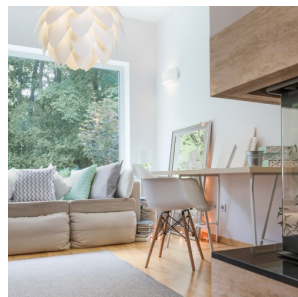

Rounded wall lamp of plaster for UP/DOWN illumination with an E27 socket and surface can be colored with interior paint.

RP EUR incl. VAT

R12365	VERITA wall plaster 230V LED E27 15W	120,00