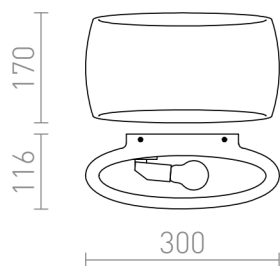

Rounded wall lamp of plaster for UP/DOWN illumination with an E27 socket and surface can be colored with interior paint.

RP EUR incl. VAT

R12365	VERITA wall plaster 230V LED E27 15W	120,00