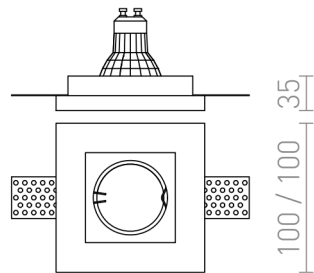

DANDY SQ

Recessed trimless plaster downlight with a cover of satin glass. Only for drywall installation.

RP EUR incl. VAT

R12363

DANDY SQ recessed plaster 230V LED GU10
8W

17,50

3D model

manual