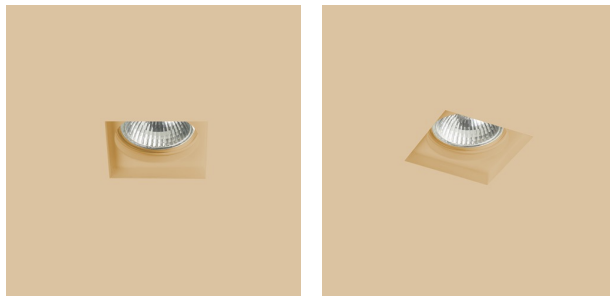

DANDY SQ

Recessed trimless plaster downlight with a cover of satin glass. Only for drywall installation.

RP EUR incl. VAT

R12363

DANDY SQ recessed plaster 230V LED GU10
8W

17,50

3D model

manual

G11841