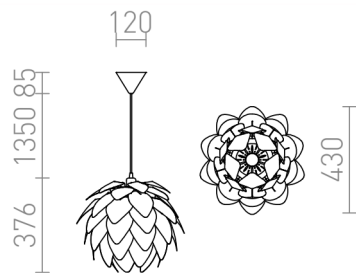

# ENCOMBRE

Decorative pendant with layers of folded plastic scales, available in three different colours. This item is delivered unassembled.

RP EUR incl. VAT

R12381	ENCOMBRE pendant white PVC 230V LED E27 15W	129,00
R12382	ENCOMBRE pendant chrome foil 230V LED E27 15W	150,00
R12383	ENCOMBRE pendant copper foil 230V LED E27 15W	178,00