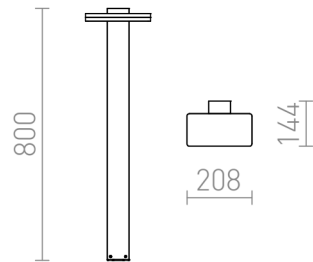

RINA BOLLARD

LED 12W 1000 lm Ra 80

Outdoor bollard of die-cast aluminum with integrated LED and an opal-colored bottom cover. For downward illumination.

RP EUR incl. VAT

R12515

RINA bollard anthracite grey 230V LED 12W
IP44 3000K

198,00

IP44

3D model

manual