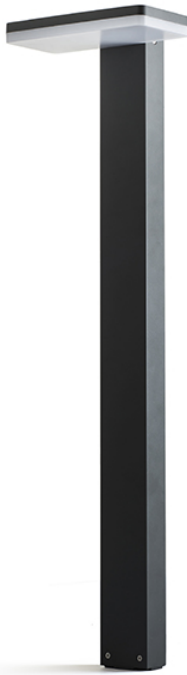

RINA BOLLARD

LED 12W 1000 lm Ra 80

Outdoor bollard of die-cast aluminum with integrated LED and an opal-colored bottom cover. For downward illumination.

RP EUR incl. VAT

R12515

RINA bollard anthracite grey 230V LED 12W
IP44 3000K

198,00

IP44

3D model

manual