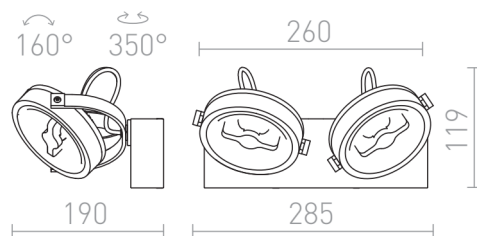

KELLY LED II

LED 2x12W 1200 lm Ra 80

Wall/ceiling lights with directional reflectors and integrated light sources.

RP EUR incl. VAT

R12334	KELLY LED II wall white 230V LED 2x12W 24° 3000K	158,00
--------	---	--------

 3D model

 manual