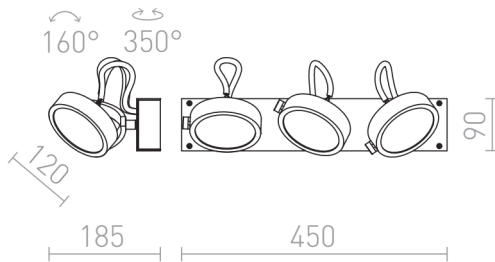

KELLY III

Wall or ceiling lamp with tilting reflectors.

RP EUR incl. VAT

R12329	KELLY III wall white 230V LED G53 3x15W	60,00
R12331	KELLY III wall brushed aluminum 230V LED G53 3x15W	60,00

 3D model

 manual