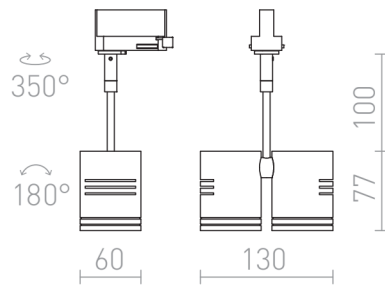

# BEEBA II FOR 3-CIRCUIT TRACK

Luminaire for three-ring in three color variants.

RP EUR incl. VAT

R12312	BEEBA II for 3-circuit tracks silver grey 230V LED GU10 2x8W	58,00
R12313	BEEBA II for 3-circuit tracks black 230V LED GU10 2x8W	98,00

 3D model

 manual

G11837