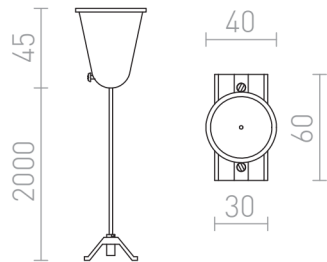

# WIRE SUSPENSION FOR 1-CIRCUIT TRACK

Suspension wire for 1-circuit tracks.  
RP EUR incl. VAT

R12296	1F 2m wire suspension white	8,25
R12297	1F 2m wire suspension black	8,25
R12298	1F 2m wire suspension silver grey	8,00