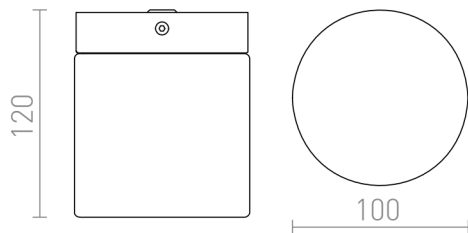

ESICA CYL

LED 6W 369 lm Ra 80

Ceiling light with integrated LED and opal-colored glass. Suitable in wet environments.

RP EUR incl. VAT

R12199

ESICA CYL ceiling chrome 230V LED 6W IP44
3000K

78,00

IP44